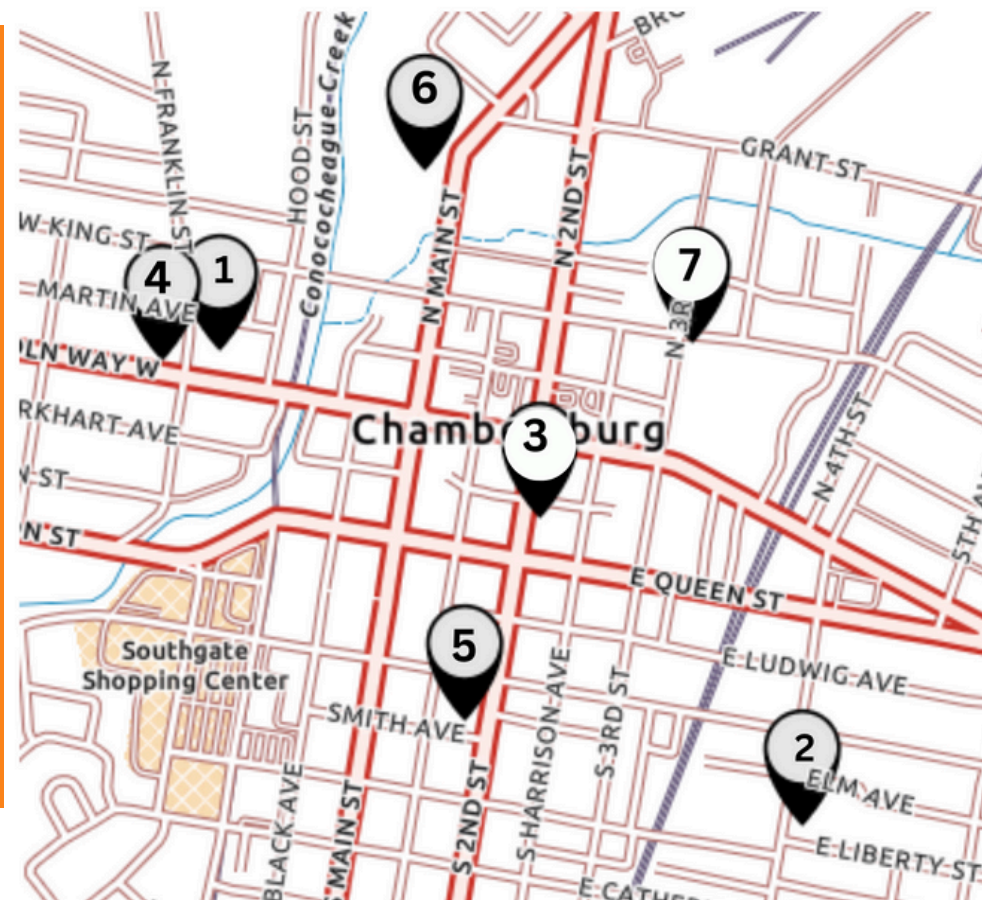

Here To
HELP ALL

HereToHelpAll.org

Llama al 2-1-1 o visita heretohelpall.org

Pennsylvania
Get Connected. Get Help.™

Mapa de los lugares que ofrecen comidas comunitarias:

1. Salvation Army, 159 Lincoln Way West
2. Church of the Brethren, 260 S 4th St
3. Trinity Episcopal Church, 58 S 2nd St

4. St. Seraphim Orthodox Center, 213 Lincoln Way West
5. First United Methodist Church, 225 S 2nd St
6. Falling Spring Presbyterian Church, 221 N Main St
7. The Room, 86 N 3rd St

PRODUCE STAND
Winter Hours of Operation
November-July Noviembre-Julio

Monday/Lunes
9AM - 3:30PM

Tuesday/Martes
CLOSED/CERRADO

Wednesday/Miércoles
9AM - 3:30PM

Thursday/Jueves
9AM - 3:30PM

Friday/Viernes
CLOSED/CERRADO

533 South Main St, Chambersburg PA 17201

Gleaning Project se localiza en la parte trasera del edificio de SCCAP