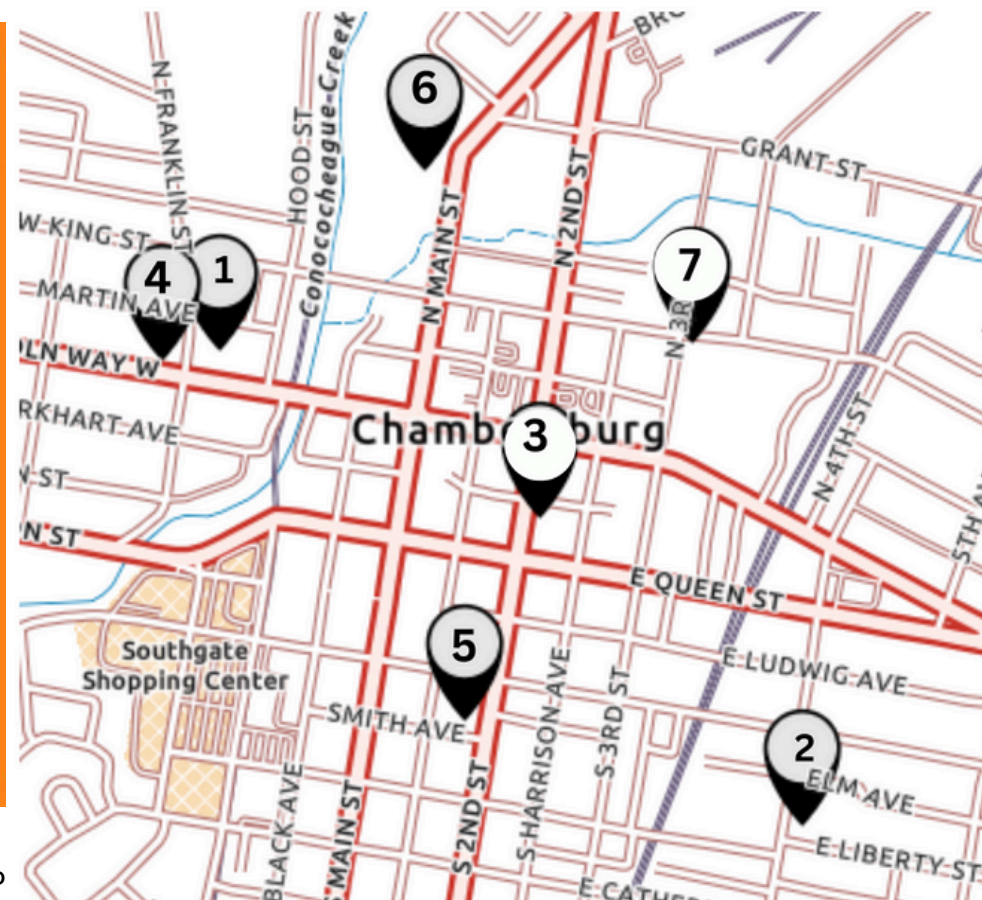

¿Necesitas ayuda para conseguir comida, transportación, vivienda, asistencia con las utilidades, servicios de salud, asistencia legal o alguna asesoría?

Llama al 2-1-1 o visita heretohelpall.org

Here To
HELP ALL

HereToHelpAll.org

Pennsylvania
Get Connected. Get Help.™

Mapa de los lugares que ofrecen comidas comunitarias:

1. Salvation Army, 159 Lincoln Way West
2. Church of the Brethren, 260 S 4th St
3. Trinity Episcopal Church, 58 S 2nd St

4. St. Seraphim Orthodox Center, 213 Lincoln Way West
5. First United Methodist Church, 225 S 2nd St
6. Falling Spring Presbyterian Church, 221 N Main St
7. The Room, 86 N 3rd St

THE GLEANING PROJECT
of South Central Pennsylvania

PRODUCE STAND
Summer Hours of Operation

Monday/Lunes
9AM - 3:30PM

Tuesday/Martes
CLOSED/CERRADO

Wednesday/Miércoles
9AM - 3:30PM

Thursday/Jueves*
9AM - 6:00PM

Friday/Viernes
9AM - 3:30PM

*IF PRODUCE IS AVAILABLE/SI EL PRODUCTO ESTÁ DISPONIBLE

SCCAP
EMPOWER · ENGAGE · END POVERTY

533 South Main St, Chambersburg PA 17201

Gleaning Project se localiza en la parte trasera del edificio de SCCAP